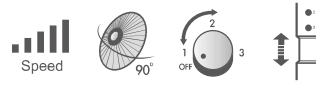

ZFAN 3389

18" Stand Fan