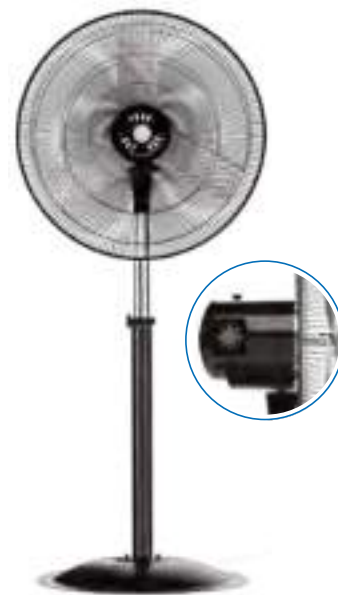

Mytek® 3328

20" Stand Fan

- 3-speed
- Oscillation
- Metal grills/blades/cross base
- Height adjustment -from 96 cm to 148 cm
- Motor with steel bearings
- Pure copper wire motor

Mytek® 3367

24" Stand Fan

- 3-speed
- Oscillation
- Metal grills/blades -round base
- Height adjustment - from 120 cm to 152 cm
- Motor with steel bearings
- Pure copper wire motor