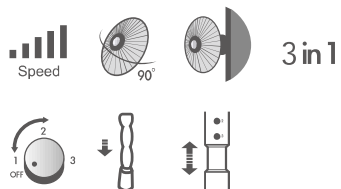

Mytek® 3392 PLUS
18" Stand/Floor/Wall Fan

- 3-speed
- Oscillation
- Metal grills / blades
- Plastic round base
- Height adjustment
-from 88 cm to 131 cm
- Easy assembly

new

Mytek® 3398 PLUS
20" Stand/Floor/Wall Fan