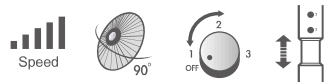

Mytek® 3404

18" Stand Fan

- 3-speed
- Oscillation
- Plastic grills/blades
- Plastic round base
- Easy assembly
- Height adjustment
- from 86 cm to 130 cm

Mytek® 3369

16" Stand Fan

- 3-speed
- Tilt
- Oscillation
- Front metal & rear plastic grills
- Metal blades
- Metal cross base
- Height adjustment from - 88 cm to 133 cm
- Pure copper wire motor