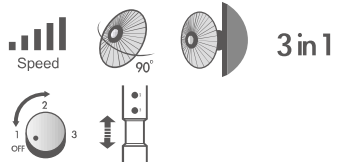

Mytek® 3392 PLUS
18" Stand/Floor/Wall Fan