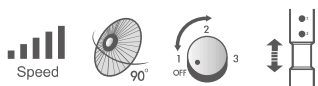

ZFAN 3389

18" Stand Fan

- 3-speed
- Oscillation
- Metal grills/blades
- Plastic round base
- Height adjustment - from 96 cm to 131 cm
- Easy assembly

Mytek 3392

18" Stand Fan

- 3-speed
- Oscillation
- Metal grills / blades
- Plastic round base
- Height adjustment - from 88 cm to 131 cm
- Easy assembly

Mytek 3398

20" Stand Fan

- 3-speed
- Oscillation
- Metal grills/blades
- Plastic round base
- Height adjustment - from 88 cm to 134cm
- Easy assembly

Mytek® 3198
14" Grid Ceiling Fan

- 3-speed/Remote control
- 360° rotating grill/Quiet and energy saving
- For tile grid ceilings
- Timer-1, 4, 8 hours
- Motor with steel bearings
- Pure copper wire motor