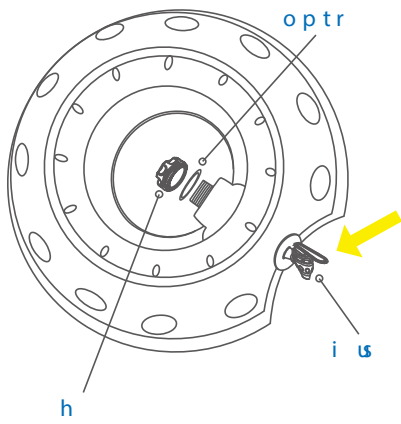

Mytek® 3359 ◀
41" Tower Fan

- 3-speed
- Oscillation
- LED display
- Timer - 0.5h to 7.5h
- Breeze & sleep modes
- Pure copper wire motor

EZ LIFE® 3762
Spigot

- For water dispenser
- Fully assembled

EZ LIFE® 3761
Water Dispenser