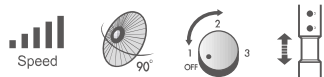

Mytek® 3404

18" Stand Fan