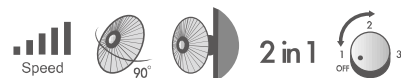

Mytek® 3336

10" Floor/Wall Fan

- 3-speed
- Fully assembled
- Tilt
- Metal blades
- Chrome finish stand
- Pure copper wire motor

Mytek® 3357

10" Table/Wall Fan

- 3-speed
- Tilt
- Oscillation
- Metal grills
- Metal blades