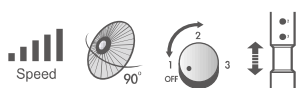

Mytek® 3396

20" Stand Fan

- 3-speed
- Oscillation
- Metal grills/blades/round base
- Height adjustment from -97 cm to 150 cm
- Height air volume
- Motor with steel bearings
- Pure copper wire motor