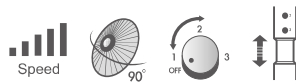

Mytek® 3328

20" Stand Fan

- 3-speed
- Oscillation
- Metal grills/blades/cross base
- Height adjustment -from 96 cm to 148 cm
- Motor with steel bearings
- Pure copper wire motor