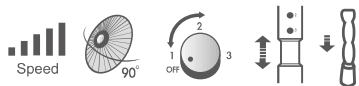

Mytek® 3328

20" Stand Fan

- 3-speed
- Oscillation
- Metal grills/blades/cross base
- Height adjustment -from 96 cm to 148 cm
- Motor with steel bearings
- Pure copper wire motor

Mytek® 3367

24" Stand Fan

- 3-speed
- Oscillation
- Metal grills/blades -round base
- Height adjustment - from 120 cm to 152 cm
- Motor with steel bearings
- Pure copper wire motor

Mytek® 3341

30" Stand Fan

- 2-speed
- Tilt
- Oscillation
- Metal spiral grills/ -blades/round base
- Height adjustment - from 160 cm to 210 cm
- Easy to move
- Motor with steel bearings
- Pure copper wire motor